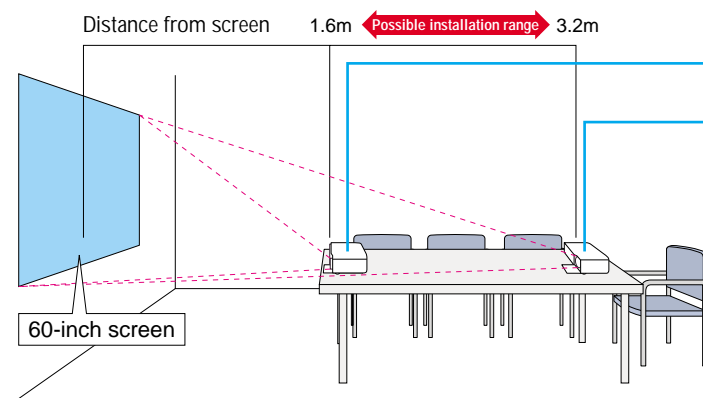

Outstanding Shared CASSIOPEIA® PRO Performance Functions

A full set of remarkably advanced features affording superior image beauty, installation flexibility and operability in a compact format

High-luminosity, Compactness & Lightweight Extending your communication range

All these CASSIOPEIA® PRO projectors pack surprisingly advanced functions into remarkably small spaces — realising 3000 ANSI lumens/2500 ANSI lumens illumination in compact bodies or 2200 ANSI lumens in an ultra-compact body. Effortlessly transportable to any presentation venue, they project clear, vivid images with no need to dim the lights.

Wide-angle 2X Zoom Permitting a versatile installation range

Despite its compact body, the projector is equipped with a wide-angle 2X zoom lens, the maximum magnification available in a data projector.* It handles either short-range projection from as close as 0.8m when used with a 30-inch screen or long-range projection from 1.6m to 3.2m with a 60-inch screen. The ability to project images clearly on a large screen, even when installed a short distance from the screen, makes CASSIOPEIA® PRO ideal for use in rooms of all sizes, from small meeting rooms to large classrooms.

* As of October 2004 (according to CASIO survey information)

True XGA Compatibility Ensuring clear image projection

CASSIOPEIA® PRO projectors employ a high-definition DMD (digital micromirror device) supporting true XGA (1,024 x 768 dot) to achieve a vivid image reproduction capability. UXGA (1,600 x 1,200) compression display is also available. These specifications ensure that the images you project are always crisp and clear.

* The XJ-360 features SXGA (1,280 x 1,024) compression display.

Rear Projection Allowing projection from behind the screen

A simple setting change flips images over on the horizontal axis so you can project them accurately from behind the screen.

* Separately available screen with rear projection compatibility required.

Ceiling Mount Supporting fixed-position projection

This function enables users who want to employ their CASSIOPEIA® PRO projector in a fixed position in a meeting room, classroom or exhibition room to hang it from the ceiling. The projector reverses the images vertically and projects them correctly, even when hung upside down from the ceiling.

* Requires separately sold hanger for installation. Inquire with your CASIO dealer for details.

Antitheft Lock Compatibility Ensuring enhanced security

An anti-theft lock hole is provided to help prevent theft before it happens.

* Use of a commercially available wire anti-theft lock possible.