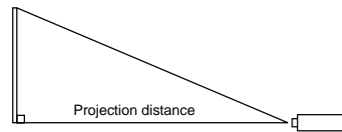

Projection distance

Screen size	WIDE	TELE
40-inch	1.1 m	2.1 m
60-inch	1.6 m	3.2 m
80-inch	2.2 m	4.3 m
100-inch	2.7 m	5.3 m
150-inch	4.1 m	8.0 m
200-inch	5.5 m	10.6 m
300-inch	8.3 m	16.1 m