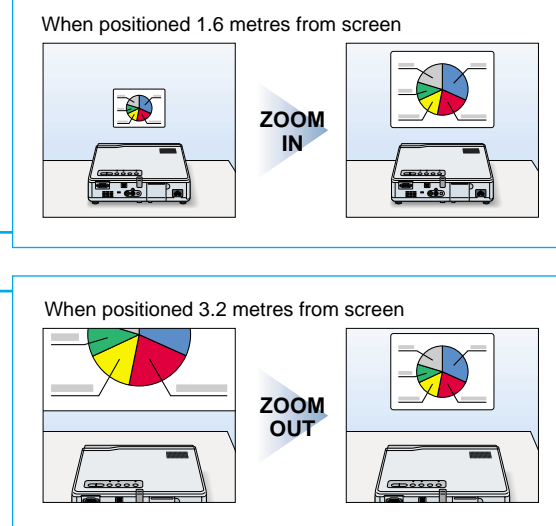

Outstanding Shared CASSIOPEIA® PRO Performance Functions

A full set of remarkably advanced features affording superior image beauty, installation flexibility and operability in a compact format

High-luminosity, Compactness & Lightweight Extending your communication range

All these CASSIOPEIA® PRO projectors pack surprisingly advanced functions into remarkably small spaces — realising 3000 ANSI lumens/2500 ANSI lumens illumination in compact bodies or 2200 ANSI lumens in an ultra-compact body. Effortlessly transportable to any presentation venue, they project clear, vivid images with no need to dim the lights.

Wide-angle 2X Zoom Permitting a versatile installation range

Despite its compact body, the projector is equipped with a wide-angle 2X zoom lens, the maximum magnification available in a data projector.* It handles either short-range projection from as close as 0.8m when used with a 30-inch screen or long-range projection from 1.6m to 3.2m with a 60-inch screen. The ability to project images clearly on a large screen, even when installed a short distance from the screen, makes CASSIOPEIA® PRO ideal for use in rooms of all sizes, from small meeting rooms to large classrooms.

* As of October 2004 (according to CASIO survey information)

True XGA Compatibility Ensuring clear image projection

CASSIOPEIA® PRO projectors employ a high-definition DMD (digital micromirror device) supporting true XGA (1,024 x 768 dot) to achieve a vivid image reproduction capability. UXGA (1,600 x 1,200) compression display is also available. These specifications ensure that the images you project are always crisp and clear.

* The XJ-360 features SXGA (1,280 x 1,024) compression display.

Rear Projection Allowing projection from behind the screen

A simple setting change flips images over on the horizontal axis so you can project them accurately from behind the screen.

* Separately available screen with rear projection compatibility required.

Ceiling Mount Supporting fixed-position projection

This function enables users who want to employ their CASSIOPEIA® PRO projector in a fixed position in a meeting room, classroom or exhibition room to hang it from the ceiling. The projector reverses the images vertically and projects them correctly, even when hung upside down from the ceiling.

* Requires separately sold hanger for installation. Inquire with your CASIO dealer for details.

Antitheft Lock Compatibility Ensuring enhanced security

An anti-theft lock hole is provided to help prevent theft before it happens.

* Use of a commercially available wire anti-theft lock possible.