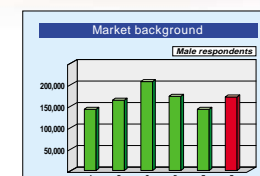

* Use of a commercially available wire anti-theft lock possible.

Connection interface

Colour Modes Adjusting images to suit varied conditions

Five built-in colour modes enable you to select the optimal luminosity depending on the image or content. This ability to adjust the colour mode setting to the situation enables you to present the images you want to project more effectively.