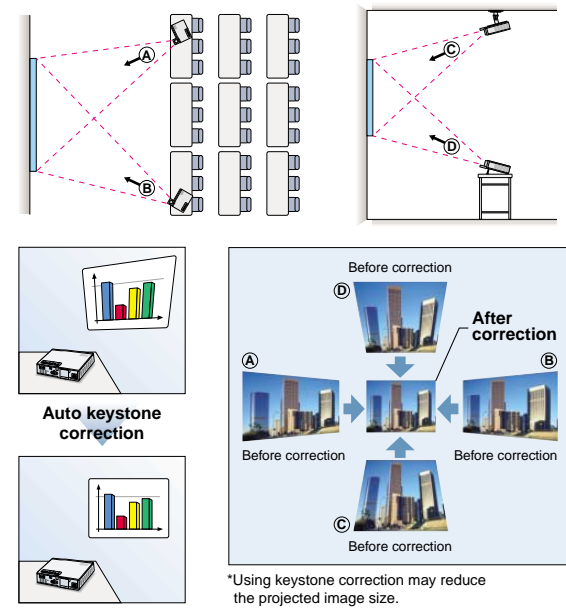

Auto keystone image distortion correction