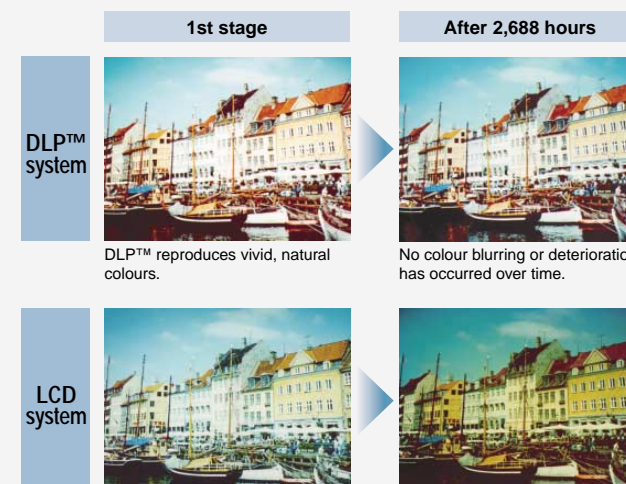

Characters are clear, vivid and easy-to-read in the Presentation mode.

Presentation

— A setting suited to making general presentations in bright venues

Standard

— A setting for making effective use of colour in presentations

Graphics

— A setting suited to presenting photos, etc., naturally

Theatre

— A setting for showing dark areas in movies clearly

Blackboard

— A setting offering easy-view blackboard projection

DLP™ System Supporting natural colour reproduction

The DLP™ system is an image display system employing the digital micromirror device (DMD) chip developed by Texas Instruments of the U.S. through the application of its original Digital Light Processing™ technology. Use of this advanced technology makes it possible to reproduce the actual colours in image data and achieves vivid, high-definition projection, even on a large screen. The system's superior reproduction capabilities also enable CASSIOPEIA® PRO projectors to maintain more stable image quality than projectors employing LCD systems, without colour blurring or deterioration due to the passage of time.