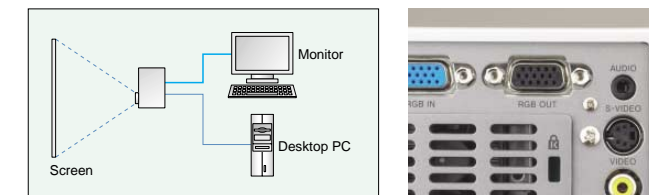

RGB Output Terminal Permitting image projection on a desktop PC monitor

The RGB output terminal enables you to connect the projector to a desktop PC monitor and project images on the monitor, simplifying PC operation.