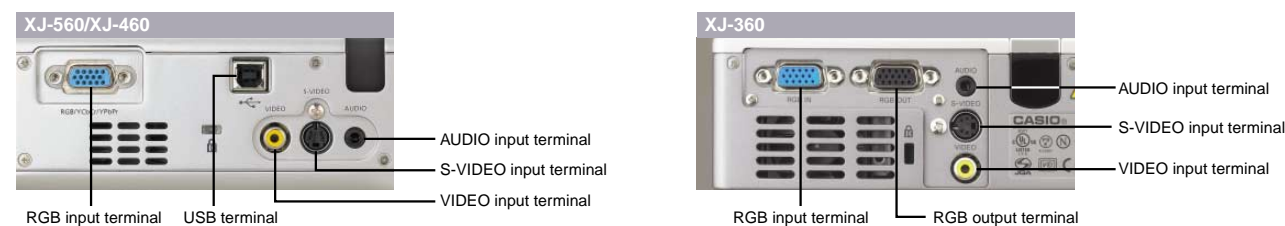

* Separately available screen with rear projection compatibility required.

Ceiling Mount Supporting fixed-position projection

This function enables users who want to employ their CASSIOPEIA® PRO projector in a fixed position in a meeting room, classroom or exhibition room to hang it from the ceiling. The projector reverses the images vertically and projects them correctly, even when hung upside down from the ceiling.

* Requires separately sold hanger for installation. Inquire with your CASIO dealer for details.

Antitheft Lock Compatibility Ensuring enhanced security

An anti-theft lock hole is provided to help prevent theft before it happens.

* Use of a commercially available wire anti-theft lock possible.

Connection interface

Colour Modes Adjusting images to suit varied conditions

Five built-in colour modes enable you to select the optimal luminosity depending on the image or content. This ability to adjust the colour mode setting to the situation enables you to present the images you want to project more effectively.